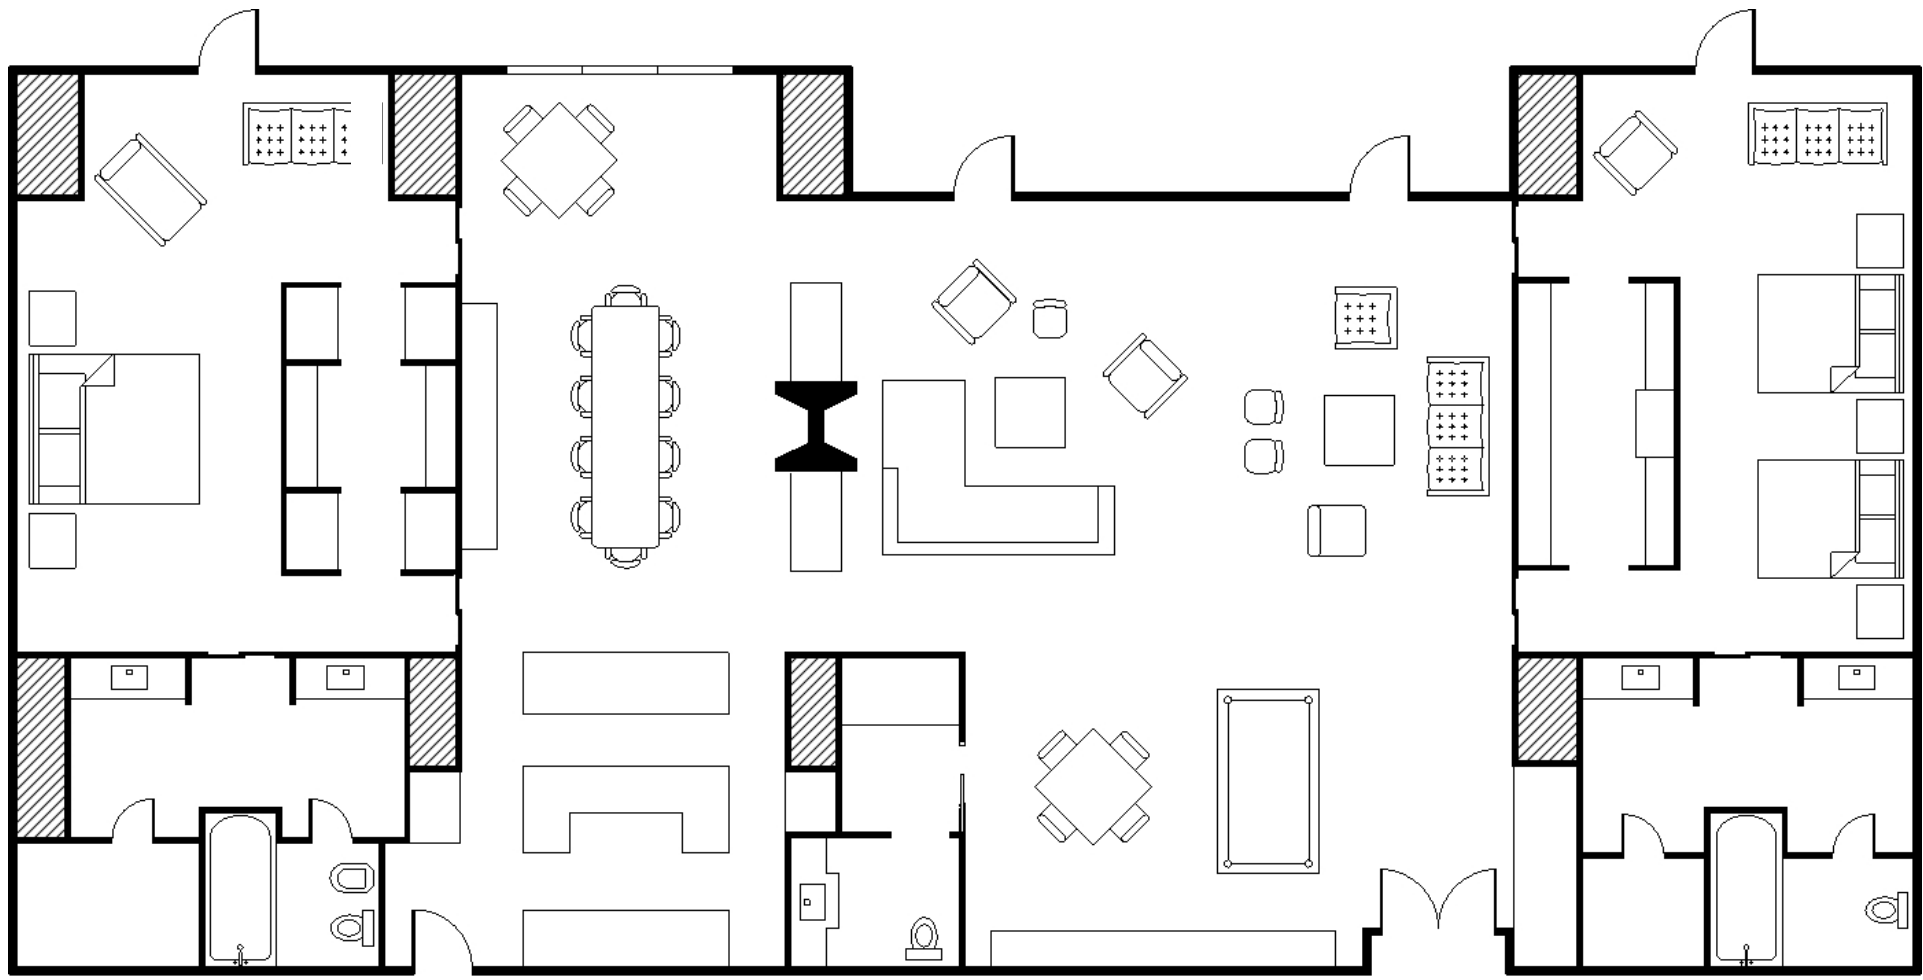

# FLOOR PLAN - MAIN LEVEL

Palms Place | Unit 56304

[www.CallGene.com](http://www.CallGene.com)

Gene Northup • 702.497.0300

Graphic illustration of floor plan is provided to help illustrate the general layout of rooms and shall not be deemed as any form of representation of dimensions or square footage by Gene Northup, Synergy Sotheby's International Realty, or Seller. ©,™ and SM are licensed trademarks to Sotheby's International Realty Affiliates, Inc. An Equal Opportunity Company. Equal Housing Opportunity. Each Office Is Independently Owned And Operated, Except Offices Owned And Operated By NRT Incorporated.