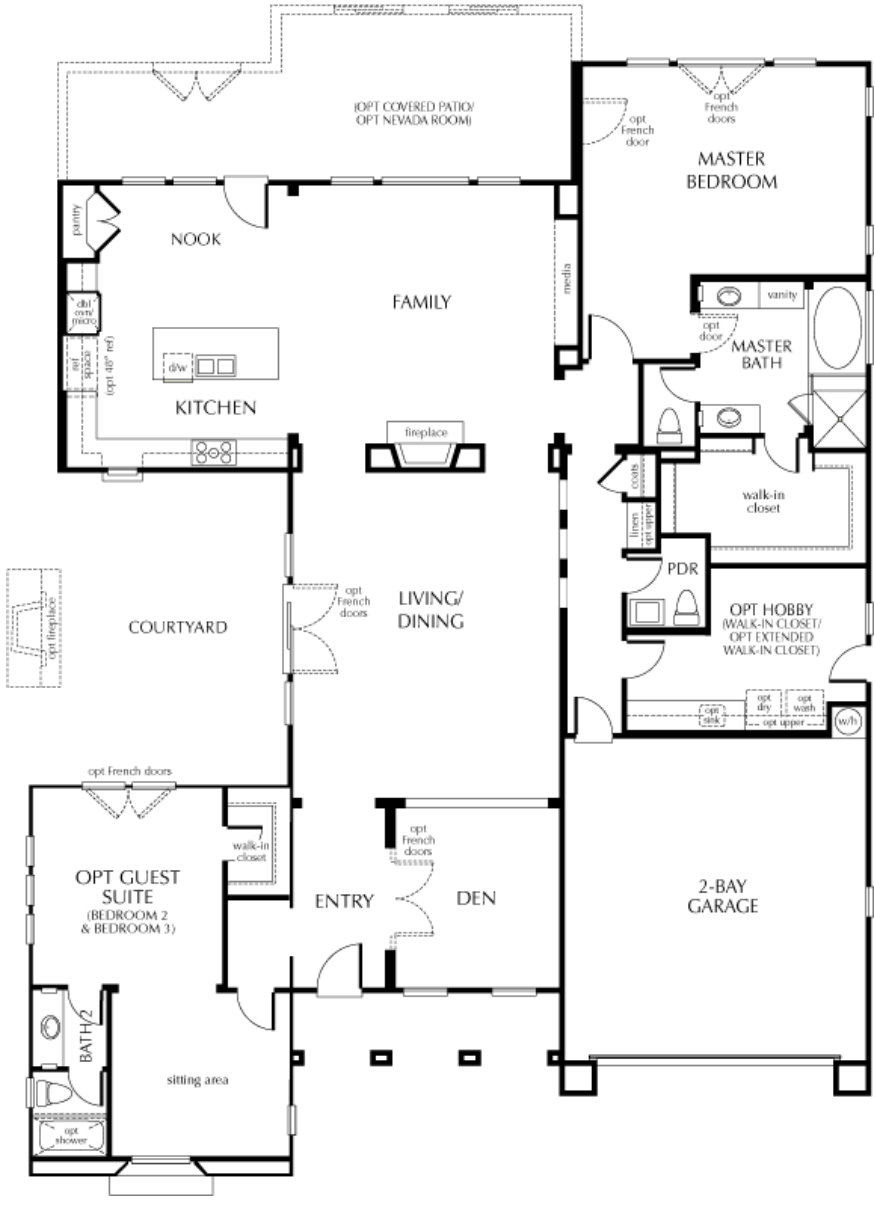

FLOOR PLAN - MAIN LEVEL

8 Vita Fresco | Bella Fiore, Lake Las Vegas

Graphic illustration of floor plan is provided to help illustrate the general layout of rooms and shall not be deemed as any form of representation of dimensions or square footage by Gene Northup, Synergy Sotheby's International Realty, or Seller. ®, ™ and SM are licensed trademarks to Sotheby's International Realty Affiliates, Inc. An Equal Opportunity Company. Equal Housing Opportunity. Each Office Is Independently Owned And Operated, Except Offices Owned And Operated By NRT Incorporated.