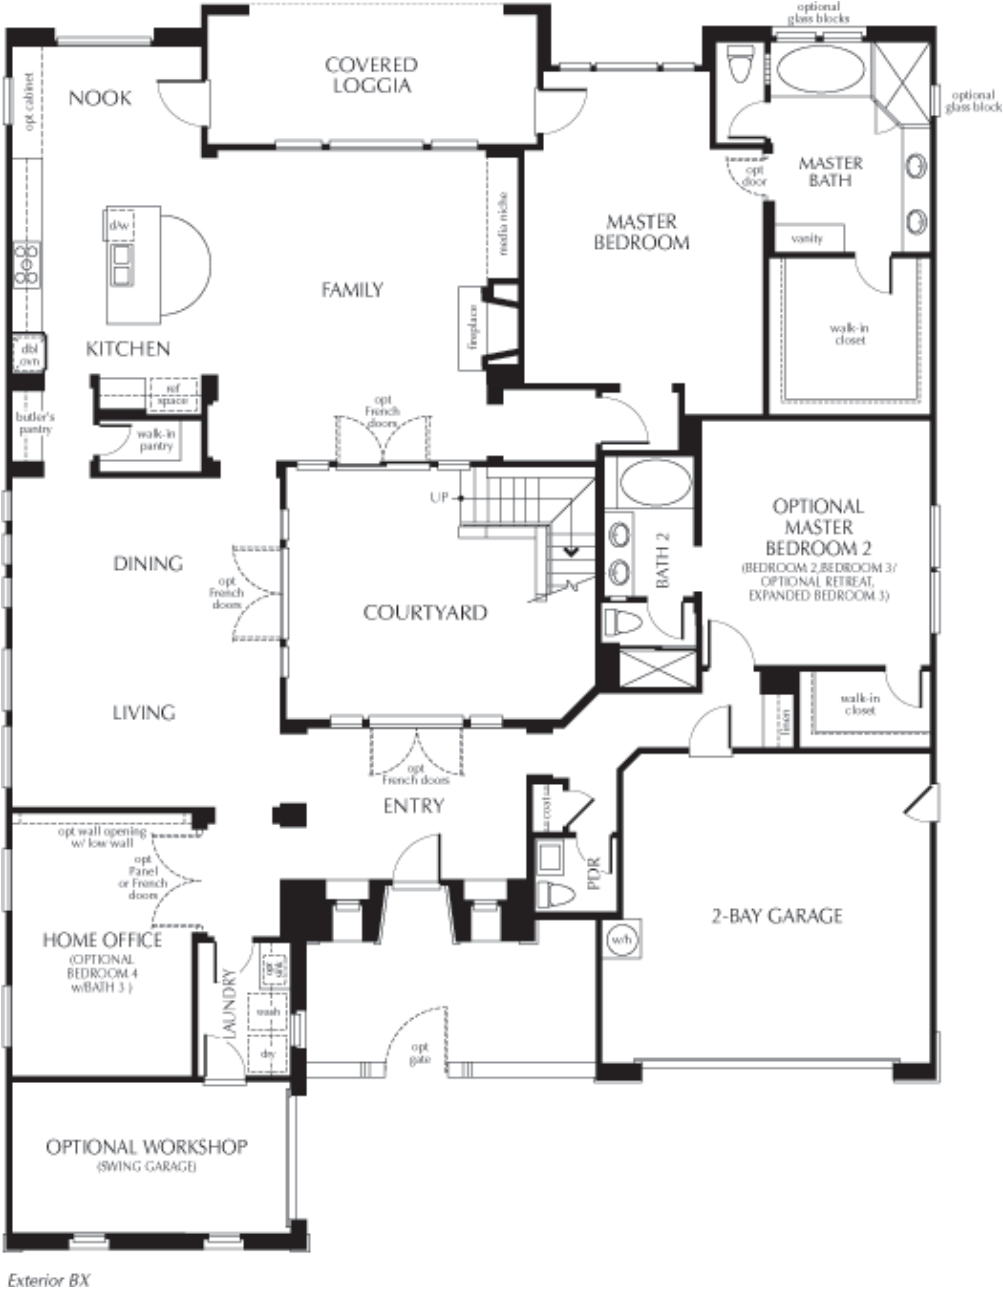

FLOOR PLAN - MAIN LEVEL

84 Contrada Fiore | Lake Las Vegas

Graphic illustration of floor plan is provided to help illustrate the general layout of rooms and shall not be deemed as any form of representation of dimensions or square footage by Gene Northup, Synergy Sotheby's International Realty, or Seller. ®, ™ and SM are licensed trademarks to Sotheby's International Realty Affiliates, Inc. An Equal Opportunity Company. Equal Housing Opportunity. Each Office Is Independently Owned And Operated, Except Offices Owned And Operated By NRT Incorporated.

FLOOR PLAN - UPPER LEVEL

84 Contrada Fiore | Lake Las Vegas

Graphic illustration of floor plan is provided to help illustrate the general layout of rooms and shall not be deemed as any form of representation of dimensions or square footage by Gene Northup, Synergy Sotheby's International Realty, or Seller. ®,™ and SM are licensed trademarks to Sotheby's International Realty Affiliates, Inc. An Equal Opportunity Company. Equal Housing Opportunity. Each Office Is Independently Owned And Operated, Except Offices Owned And Operated By NRT Incorporated.