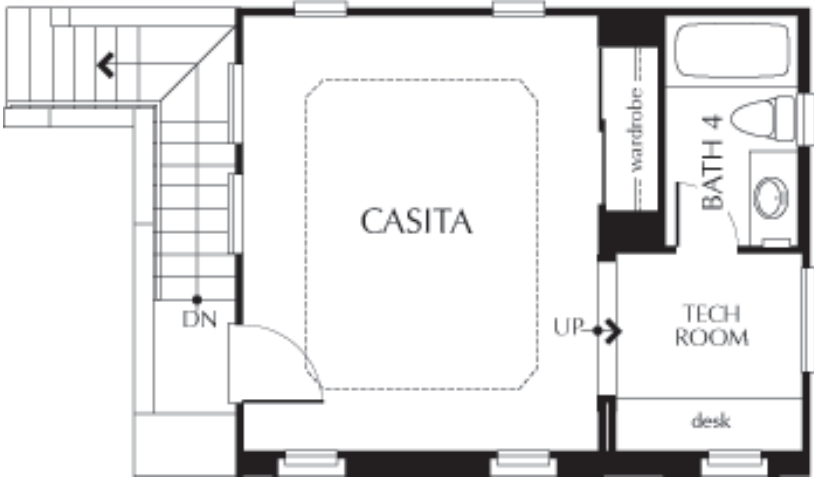

FLOOR PLAN - MAIN LEVEL

84 Contrada Fiore | Lake Las Vegas

Graphic illustration of floor plan is provided to help illustrate the general layout of rooms and shall not be deemed as any form of representation of dimensions or square footage by Gene Northup, Synergy Sotheby's International Realty, or Seller. ®, ™ and SM are licensed trademarks to Sotheby's International Realty Affiliates, Inc. An Equal Opportunity Company. Equal Housing Opportunity. Each Office Is Independently Owned And Operated, Except Offices Owned And Operated By NRT Incorporated.

FLOOR PLAN - UPPER LEVEL

84 Contrada Fiore | Lake Las Vegas

Graphic illustration of floor plan is provided to help illustrate the general layout of rooms and shall not be deemed as any form of representation of dimensions or square footage by Gene Northup, Synergy Sotheby's International Realty, or Seller. ®,™ and SM are licensed trademarks to Sotheby's International Realty Affiliates, Inc. An Equal Opportunity Company. Equal Housing Opportunity. Each Office Is Independently Owned And Operated, Except Offices Owned And Operated By NRT Incorporated.