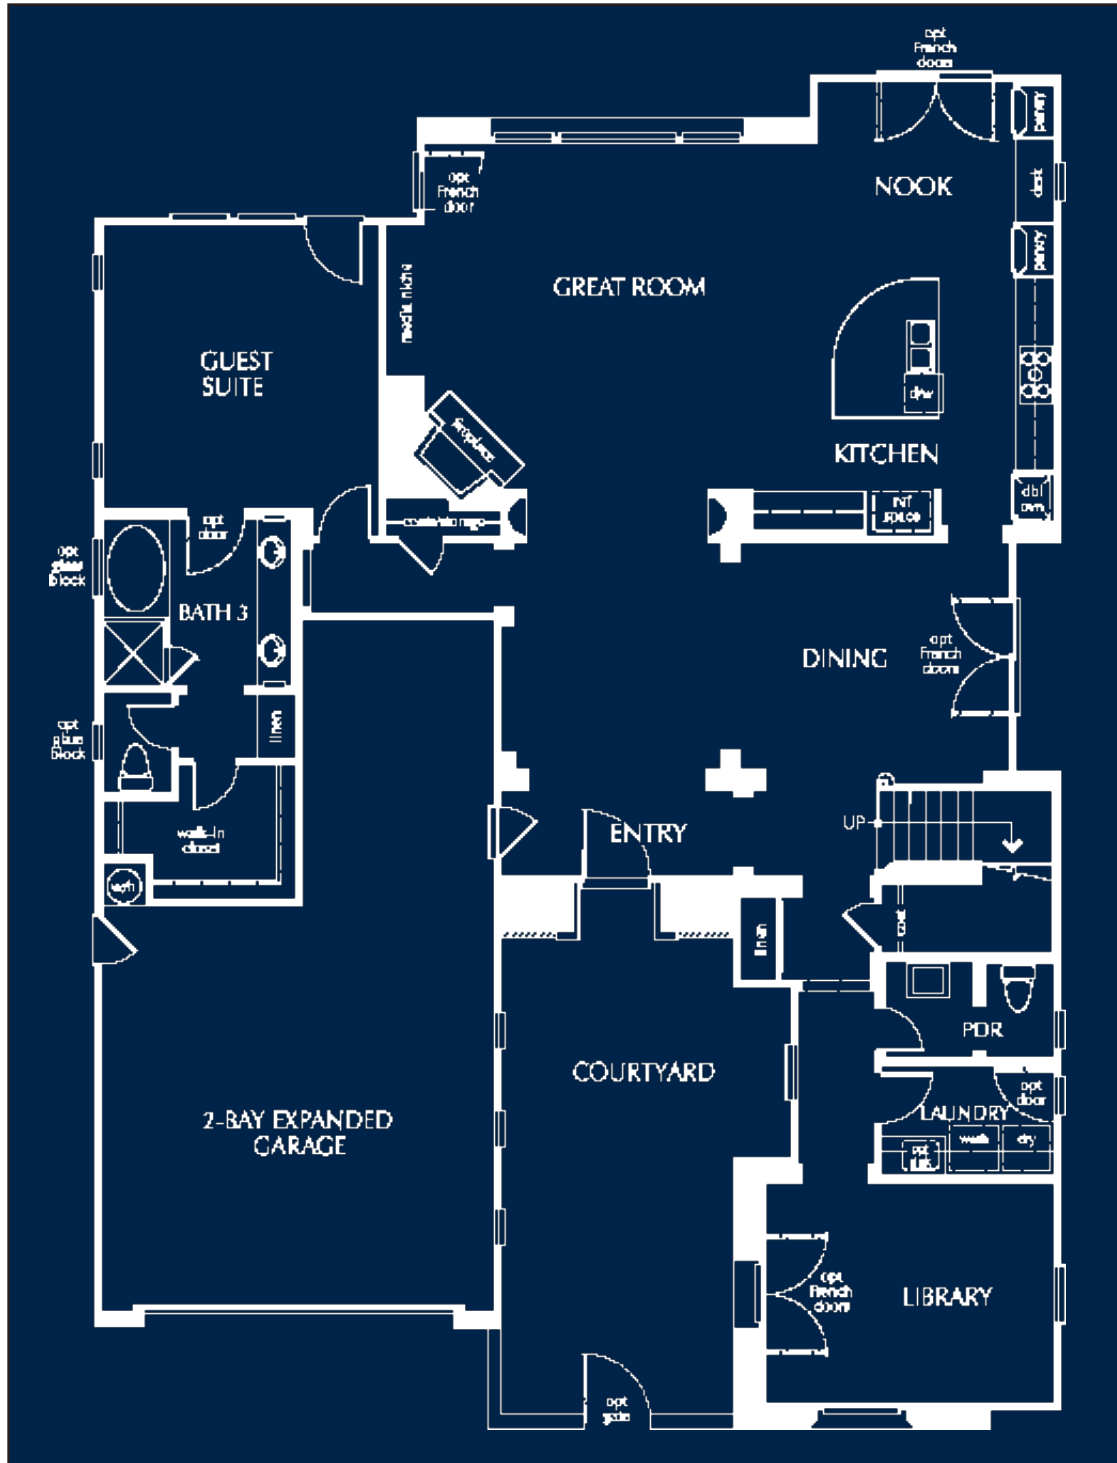

Synergy

Sotheby's
INTERNATIONAL REALTY

FLOOR PLAN - MAIN LEVEL

82 Contrada Fiore | Bella Fiore, Lake Las Vegas

www.CallGene.com

Gene Northup • 702.497.0300

Graphic illustration of floor plan is provided to help illustrate the general layout of rooms and shall not be deemed as any form of representation of dimensions or square footage by Gene Northup, Synergy Sotheby's International Realty, or Seller. ®, ™ and SM are licensed trademarks to Sotheby's International Realty Affiliates, Inc. An Equal Opportunity Company. Equal Housing Opportunity. Each Office Is Independently Owned And Operated, Except Offices Owned And Operated By NRT Incorporated.

Synergy

Sotheby's
INTERNATIONAL REALTY

FLOOR PLAN - UPPER LEVEL

82 Contrada Fiore | Bella Fiore, Lake Las Vegas

www.CallGene.com

Gene Northup • 702.497.0300

Graphic illustration of floor plan is provided to help illustrate the general layout of rooms and shall not be deemed as any form of representation of dimensions or square footage by Gene Northup, Synergy Sotheby's International Realty, or Seller. ®, ™ and SM are licensed trademarks to Sotheby's International Realty Affiliates, Inc. An Equal Opportunity Company. Equal Housing Opportunity. Each Office Is Independently Owned And Operated, Except Offices Owned And Operated By NRT Incorporated.