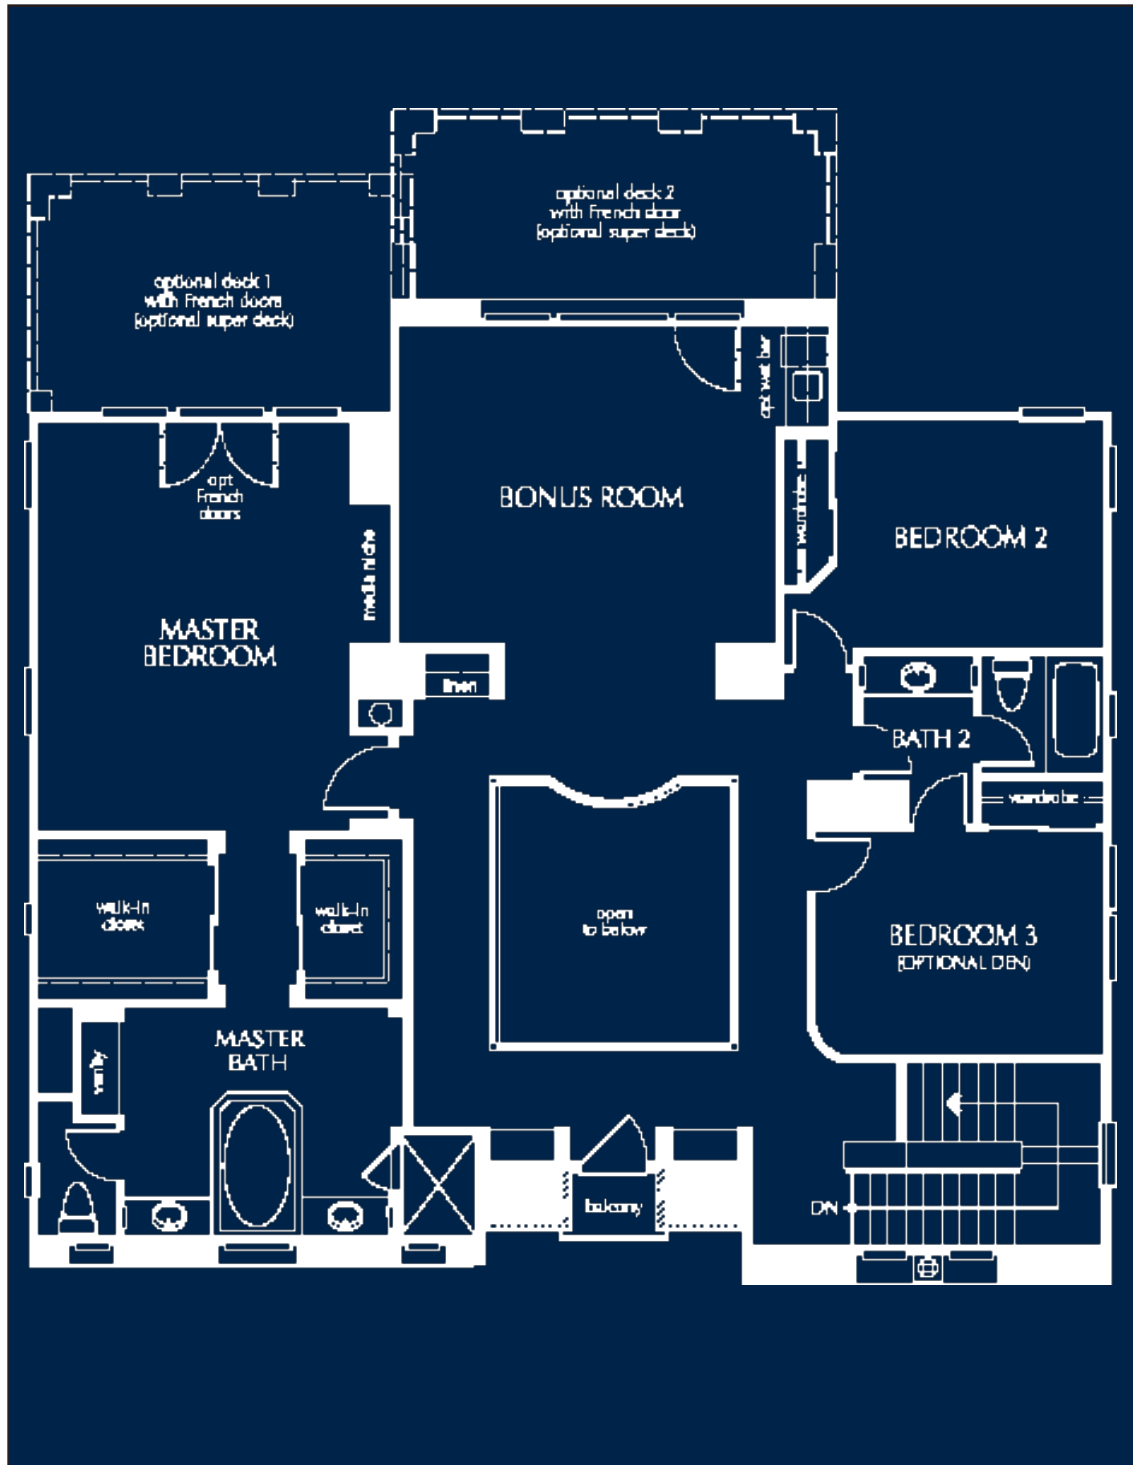

Synergy

Sotheby's
INTERNATIONAL REALTY

FLOOR PLAN - MAIN LEVEL

82 Contrada Fiore | Bella Fiore, Lake Las Vegas

www.CallGene.com

Gene Northup • 702.497.0300

Graphic illustration of floor plan is provided to help illustrate the general layout of rooms and shall not be deemed as any form of representation of dimensions or square footage by Gene Northup, Synergy Sotheby's International Realty, or Seller. ®, ™ and SM are licensed trademarks to Sotheby's International Realty Affiliates, Inc. An Equal Opportunity Company. Equal Housing Opportunity. Each Office Is Independently Owned And Operated, Except Offices Owned And Operated By NRT Incorporated.

Synergy

Sotheby's
INTERNATIONAL REALTY

FLOOR PLAN - UPPER LEVEL

82 Contrada Fiore | Bella Fiore, Lake Las Vegas

www.CallGene.com

Gene Northup • 702.497.0300

Graphic illustration of floor plan is provided to help illustrate the general layout of rooms and shall not be deemed as any form of representation of dimensions or square footage by Gene Northup, Synergy Sotheby's International Realty, or Seller. ®, ™ and SM are licensed trademarks to Sotheby's International Realty Affiliates, Inc. An Equal Opportunity Company. Equal Housing Opportunity. Each Office Is Independently Owned And Operated, Except Offices Owned And Operated By NRT Incorporated.