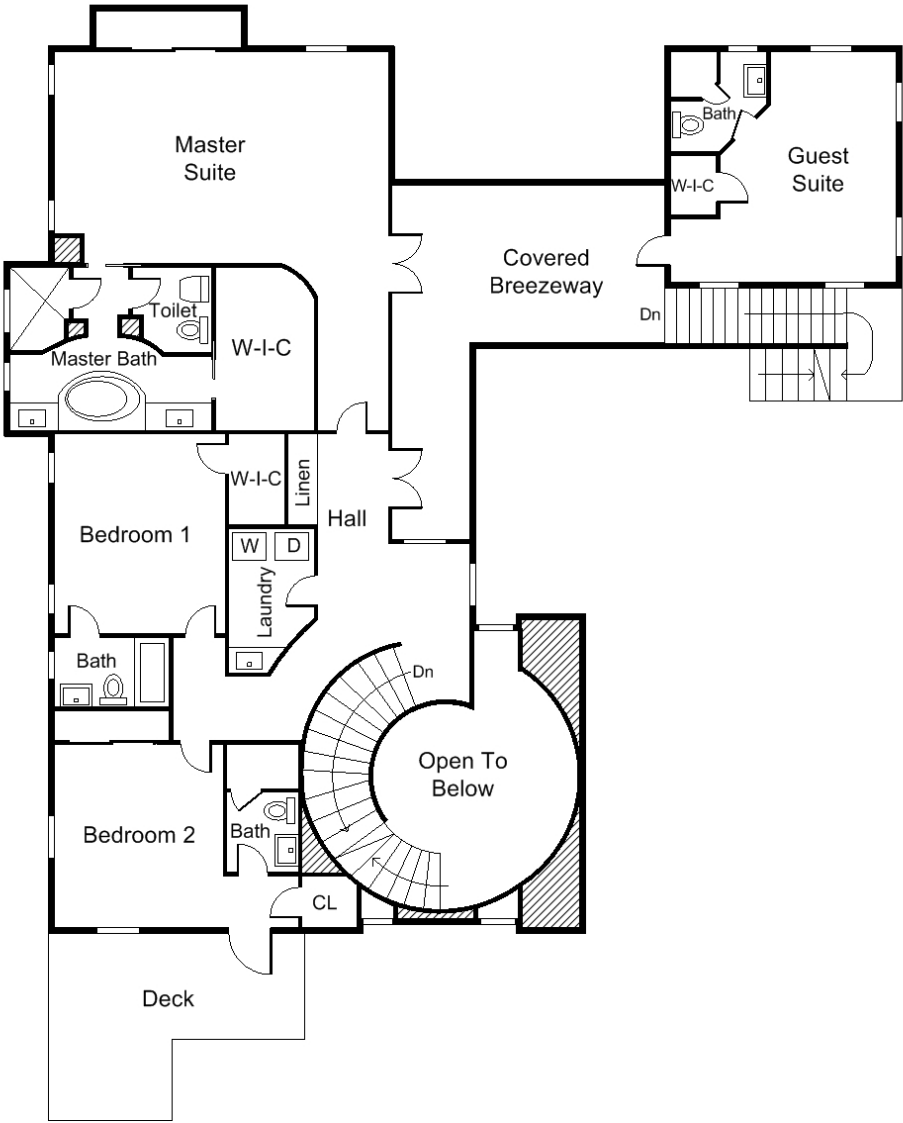

FLOOR PLAN - MAIN LEVEL

7 Via Ravenna | SouthShore, Lake Las Vegas

Graphic illustration of floor plan is provided to help illustrate the general layout of rooms and shall not be deemed as any form of representation of dimensions or square footage by Gene Northup, Synergy Sotheby's International Realty, or Seller. ®,™ and SM are licensed trademarks to Sotheby's International Realty Affiliates, Inc. An Equal Opportunity Company. Equal Housing Opportunity. Each Office Is Independently Owned And Operated, Except Offices Owned And Operated By NRT Incorporated.

FLOOR PLAN - UPPER LEVEL

7 Via Ravenna | SouthShore, Lake Las Vegas

www.CallGene.com

Gene Northup • 702.497.0300

Graphic illustration of floor plan is provided to help illustrate the general layout of rooms and shall not be deemed as any form of representation of dimensions or square footage by Gene Northup, Synergy Sotheby's International Realty, or Seller. ®,™ and SM are licensed trademarks to Sotheby's International Realty Affiliates, Inc. An Equal Opportunity Company. Equal Housing Opportunity. Each Office Is Independently Owned And Operated, Except Offices Owned And Operated By NRT Incorporated.