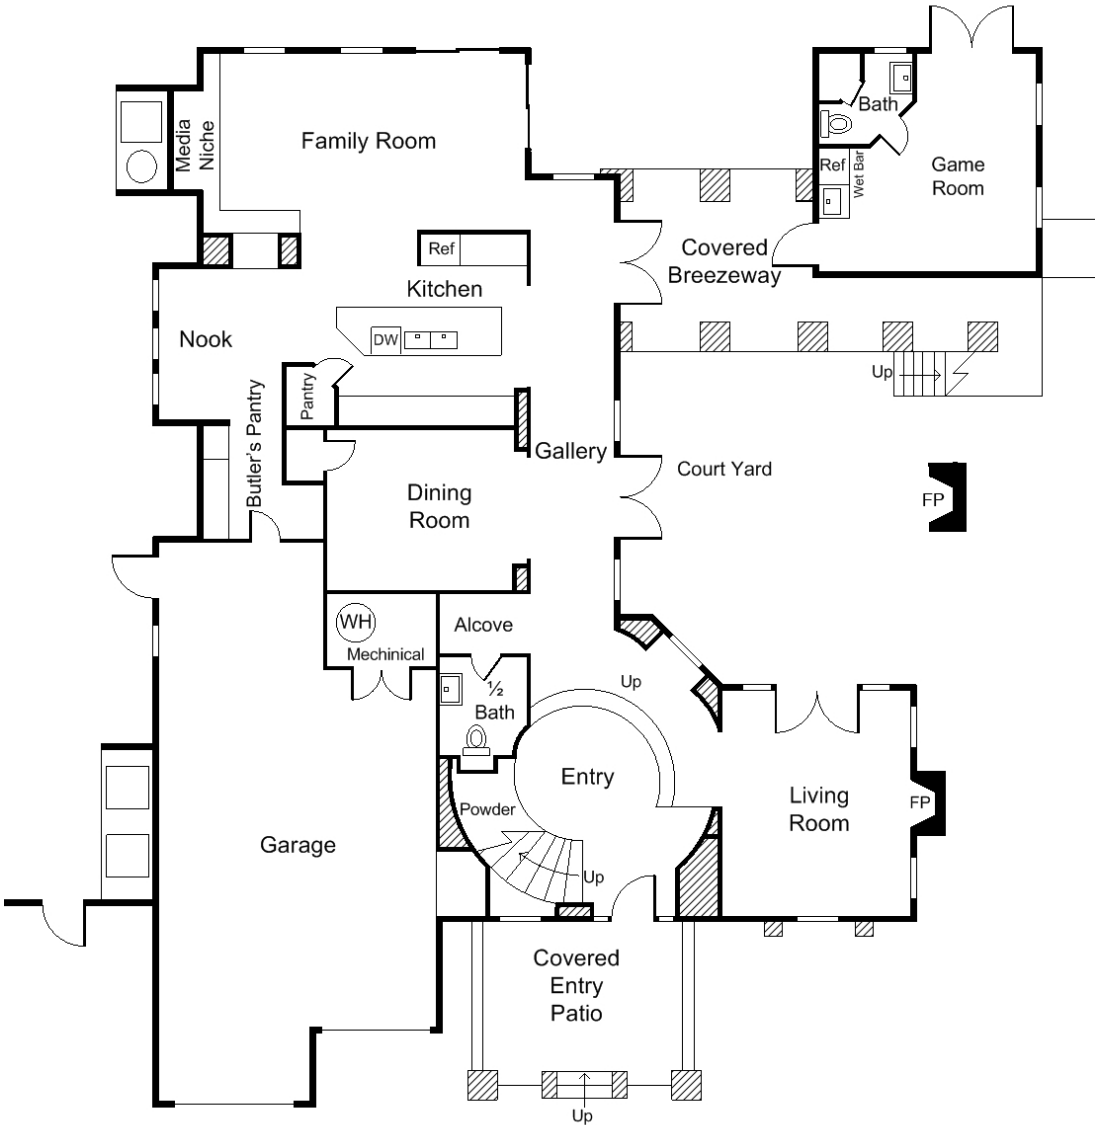

FLOOR PLAN - MAIN LEVEL

7 Via Ravenna | SouthShore, Lake Las Vegas

Graphic illustration of floor plan is provided to help illustrate the general layout of rooms and shall not be deemed as any form of representation of dimensions or square footage by Gene Northup, Synergy Sotheby's International Realty, or Seller. ®,™ and SM are licensed trademarks to Sotheby's International Realty Affiliates, Inc. An Equal Opportunity Company. Equal Housing Opportunity. Each Office Is Independently Owned And Operated, Except Offices Owned And Operated By NRT Incorporated.

FLOOR PLAN - UPPER LEVEL

7 Via Ravenna | SouthShore, Lake Las Vegas

www.CallGene.com

Gene Northup • 702.497.0300

Graphic illustration of floor plan is provided to help illustrate the general layout of rooms and shall not be deemed as any form of representation of dimensions or square footage by Gene Northup, Synergy Sotheby's International Realty, or Seller. ®,™ and SM are licensed trademarks to Sotheby's International Realty Affiliates, Inc. An Equal Opportunity Company. Equal Housing Opportunity. Each Office Is Independently Owned And Operated, Except Offices Owned And Operated By NRT Incorporated.