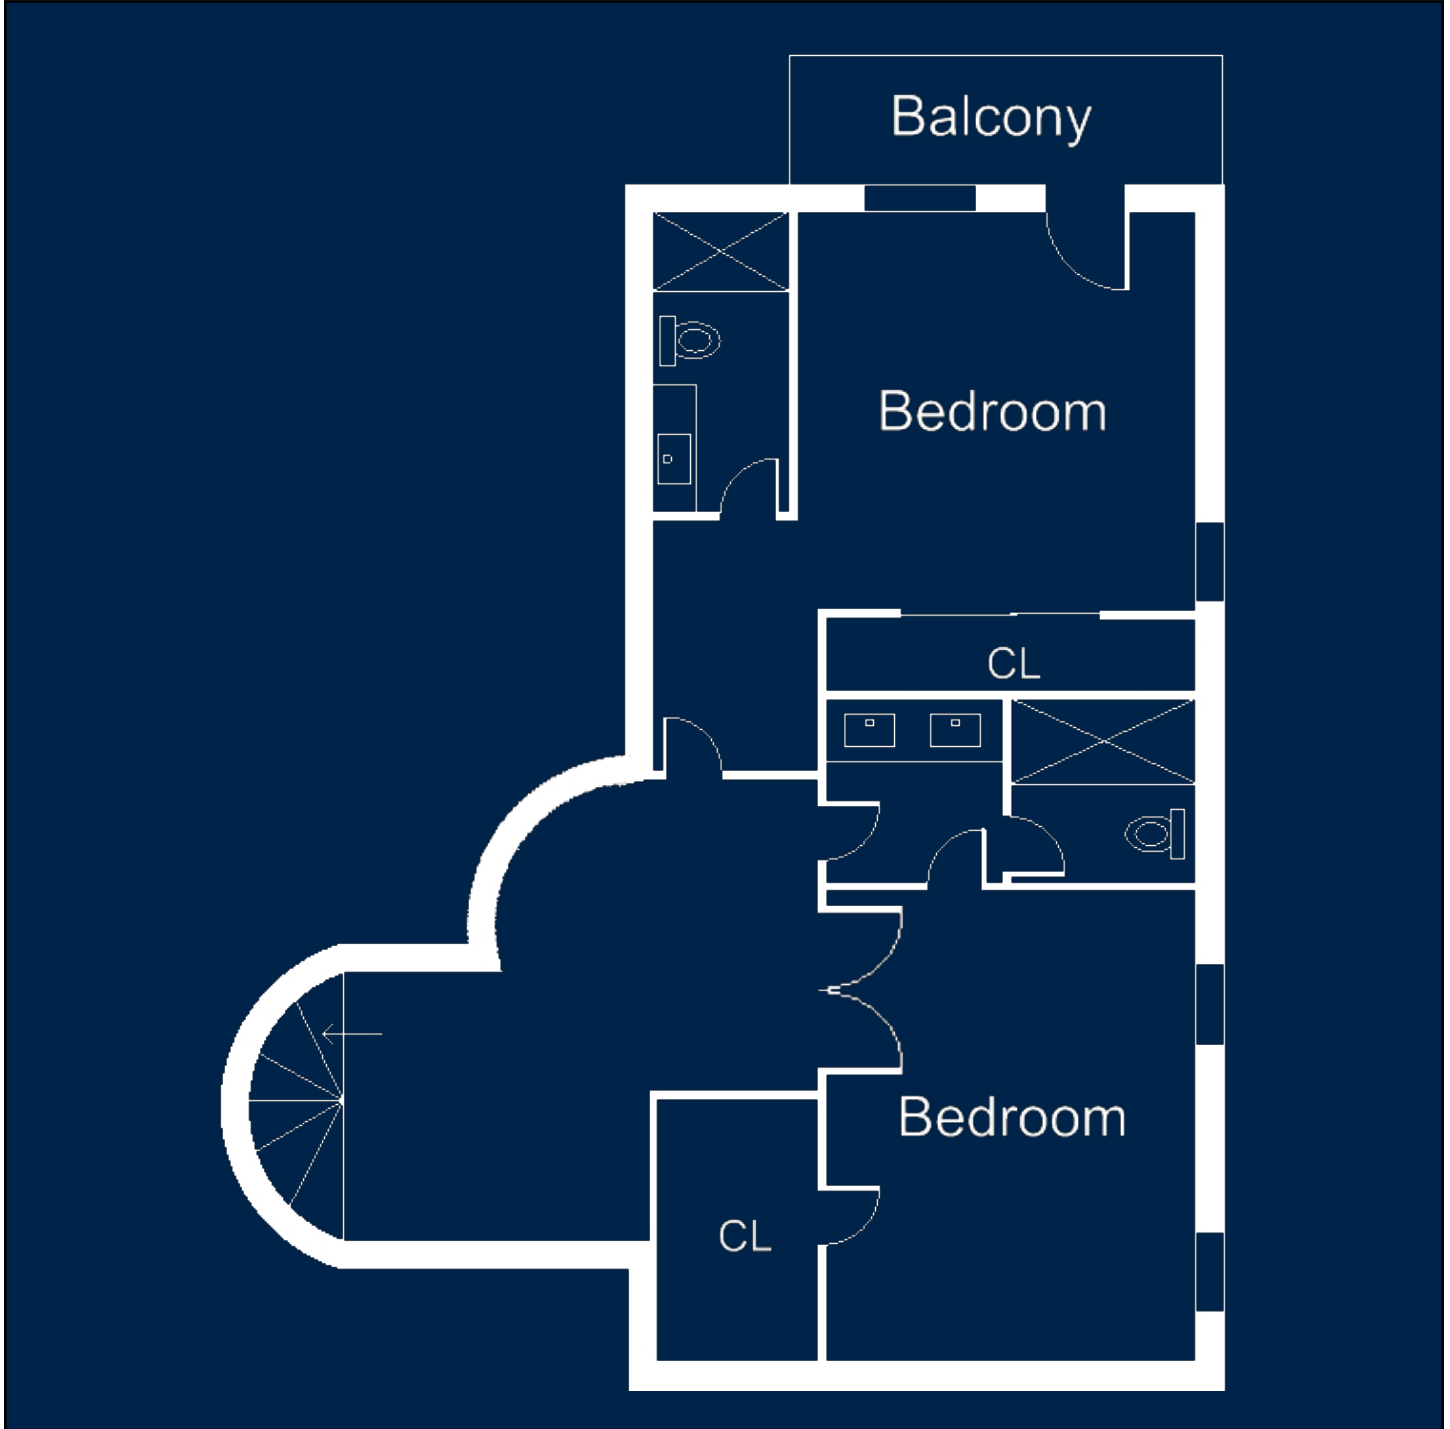

Synergy

Sotheby's
INTERNATIONAL REALTY

FLOOR PLAN - UPPER LEVEL

39 Avenida Sorrento | Lake Las Vegas | Sorrento

www.CallGene.com

Gene Northup • 702.497.0300

Graphic illustration of floor plan is provided to help illustrate the general layout of rooms and shall not be deemed as any form of representation of dimensions or square footage by Gene Northup, Synergy Sotheby's International Realty, or Seller. ®, ™ and SM are licensed trademarks to Sotheby's International Realty Affiliates, Inc. An Equal Opportunity Company. Equal Housing Opportunity. Each Office Is Independently Owned And Operated, Except Offices Owned And Operated By NRT Incorporated.