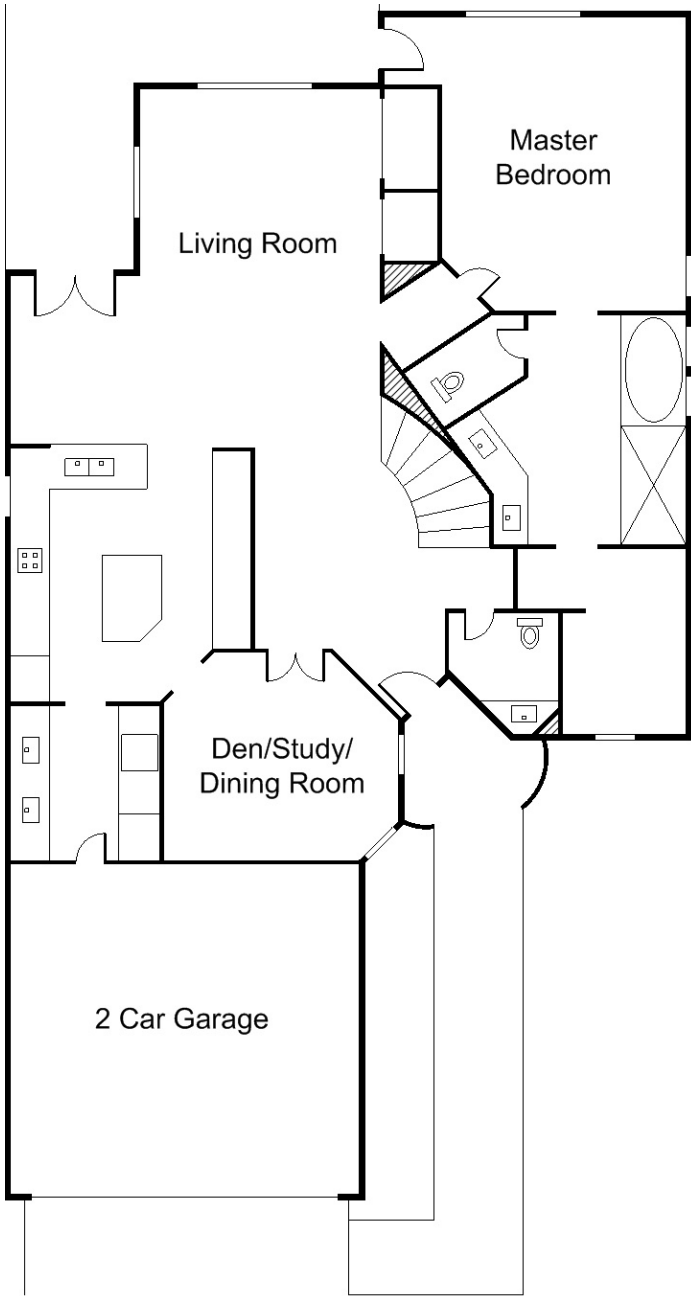

FLOOR PLAN - MAIN LEVEL

34 Cerchio Basso | North Shore, Lake Las Vegas

www.CallGene.com

Gene Northup • 702.497.0300

Graphic illustration of floor plan is provided to help illustrate the general layout of rooms and shall not be deemed as any form of representation of dimensions or square footage by Gene Northup, Synergy Sotheby's International Realty, or Seller. ®, ™ and SM are licensed trademarks to Sotheby's International Realty Affiliates, Inc. An Equal Opportunity Company. Equal Housing Opportunity. Each Office Is Independently Owned And Operated, Except Offices Owned And Operated By NRT Incorporated.

FLOOR PLAN - UPPER LEVEL

34 Cerchio Basso | North Shore, Lake Las Vegas

www.CallGene.com

Gene Northup • 702.497.0300

Graphic illustration of floor plan is provided to help illustrate the general layout of rooms and shall not be deemed as any form of representation of dimensions or square footage by Gene Northup, Synergy Sotheby's International Realty, or Seller. ®, ™ and SM are licensed trademarks to Sotheby's International Realty Affiliates, Inc. An Equal Opportunity Company. Equal Housing Opportunity. Each Office Is Independently Owned And Operated, Except Offices Owned And Operated By NRT Incorporated.