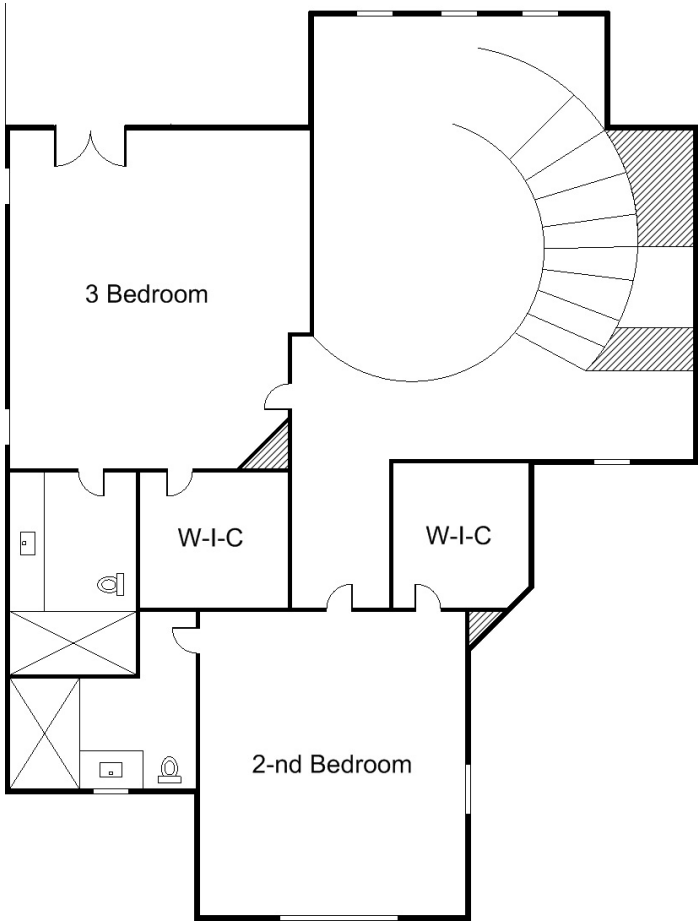

FLOOR PLAN - MAIN LEVEL

34 Cerchio Basso | North Shore, Lake Las Vegas

www.CallGene.com

Gene Northup • 702.497.0300

Graphic illustration of floor plan is provided to help illustrate the general layout of rooms and shall not be deemed as any form of representation of dimensions or square footage by Gene Northup, Synergy Sotheby's International Realty, or Seller. ®, ™ and SM are licensed trademarks to Sotheby's International Realty Affiliates, Inc. An Equal Opportunity Company. Equal Housing Opportunity. Each Office Is Independently Owned And Operated, Except Offices Owned And Operated By NRT Incorporated.

FLOOR PLAN - UPPER LEVEL

34 Cerchio Basso | North Shore, Lake Las Vegas

www.CallGene.com

Gene Northup • 702.497.0300

Graphic illustration of floor plan is provided to help illustrate the general layout of rooms and shall not be deemed as any form of representation of dimensions or square footage by Gene Northup, Synergy Sotheby's International Realty, or Seller. ®, ™ and SM are licensed trademarks to Sotheby's International Realty Affiliates, Inc. An Equal Opportunity Company. Equal Housing Opportunity. Each Office Is Independently Owned And Operated, Except Offices Owned And Operated By NRT Incorporated.