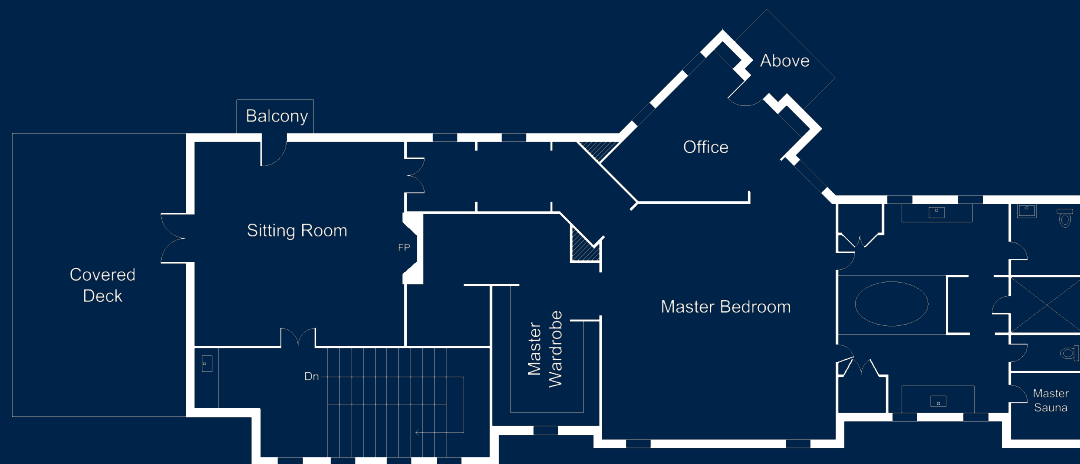

# FLOOR PLAN - MAIN LEVEL

12 Via Verona

[www.CallGene.com](http://www.CallGene.com)

Gene Northup • 702.497.0300

Graphic illustration of floor plan is provided to help illustrate the general layout of rooms and shall not be deemed as any form of representation of dimensions or square footage by Gene Northup, Synergy Sotheby's International Realty, or Seller. ©,™ and SM are licensed trademarks to Sotheby's International Realty Affiliates, Inc. An Equal Opportunity Company. Equal Housing Opportunity. Each Office Is Independently Owned And Operated, Except Offices Owned And Operated By NRT Incorporated. ©2010 - 2011 Gene Northup. All rights reserved.

# FLOOR PLAN - UPPER LEVEL

12 Via Verona

[www.CallGene.com](http://www.CallGene.com)

Gene Northup • 702.497.0300

Graphic illustration of floor plan is provided to help illustrate the general layout of rooms and shall not be deemed as any form of representation of dimensions or square footage by Gene Northup, Synergy Sotheby's International Realty, or Seller. ®,™ and SM are licensed trademarks to Sotheby's International Realty Affiliates, Inc. An Equal Opportunity Company, Equal Housing Opportunity. Each Office Is Independently Owned And Operated, Except Offices Owned And Operated By NRT Incorporated. ©2010 - 2011 Gene Northup. All rights reserved.