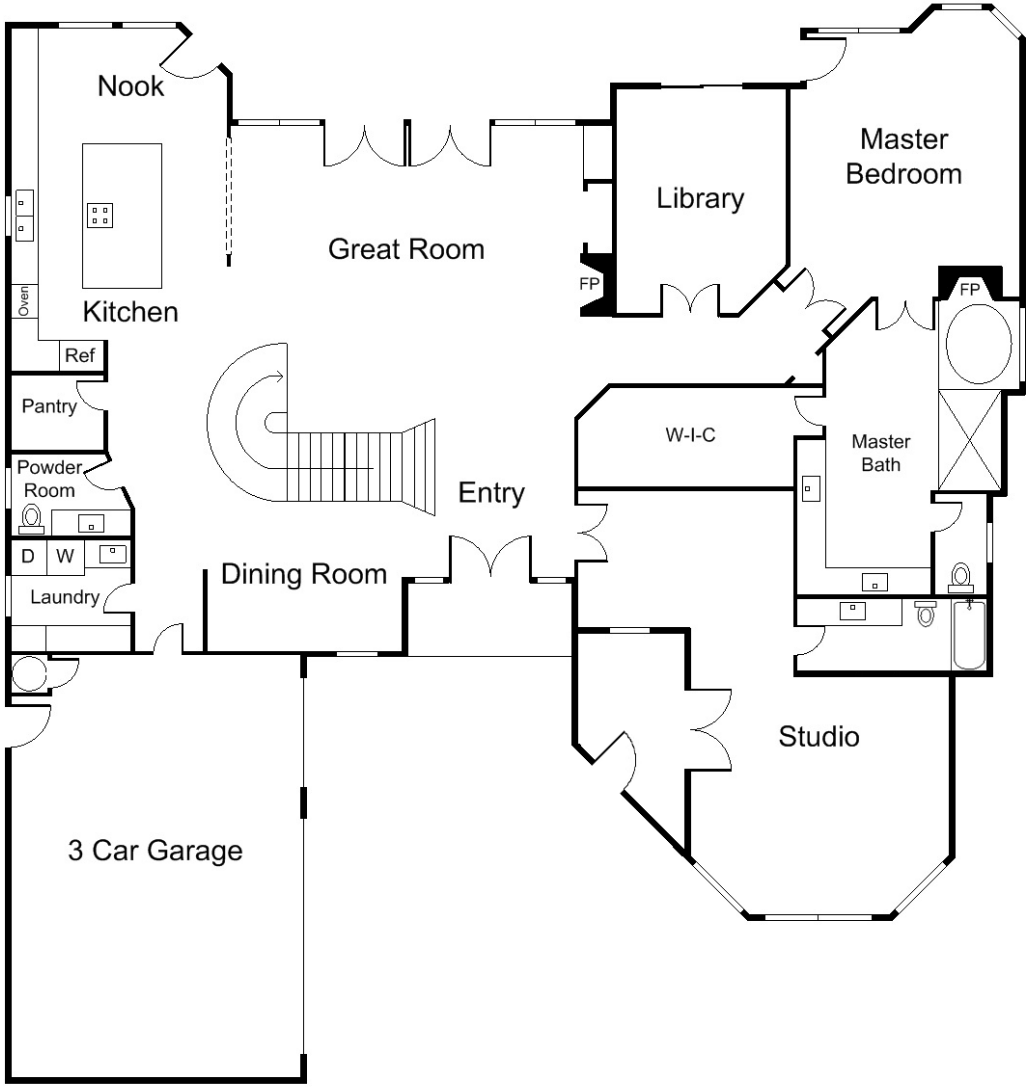

FLOOR PLAN - MAIN LEVEL

10 Sardana | SouthShore, Lake Las Vegas

www.CallGene.com

Gene Northup • 702.497.0300

Graphic illustration of floor plan is provided to help illustrate the general layout of rooms and shall not be deemed as any form of representation of dimensions or square footage by Gene Northup, Synergy Sotheby's International Realty, or Seller. ®, ™ and SM are licensed trademarks to Sotheby's International Realty Affiliates, Inc. An Equal Opportunity Company. Equal Housing Opportunity. Each Office Is Independently Owned And Operated, Except Offices Owned And Operated By NRT Incorporated.

FLOOR PLAN - UPPER LEVEL

10 Sardana | SouthShore, Lake Las Vegas

www.CallGene.com

Gene Northup • 702.497.0300

Graphic illustration of floor plan is provided to help illustrate the general layout of rooms and shall not be deemed as any form of representation of dimensions or square footage by Gene Northup, Synergy Sotheby's International Realty, or Seller. ®,™ and SM are licensed trademarks to Sotheby's International Realty Affiliates, Inc. An Equal Opportunity Company. Equal Housing Opportunity. Each Office Is Independently Owned And Operated, Except Offices Owned And Operated By NRT Incorporated.