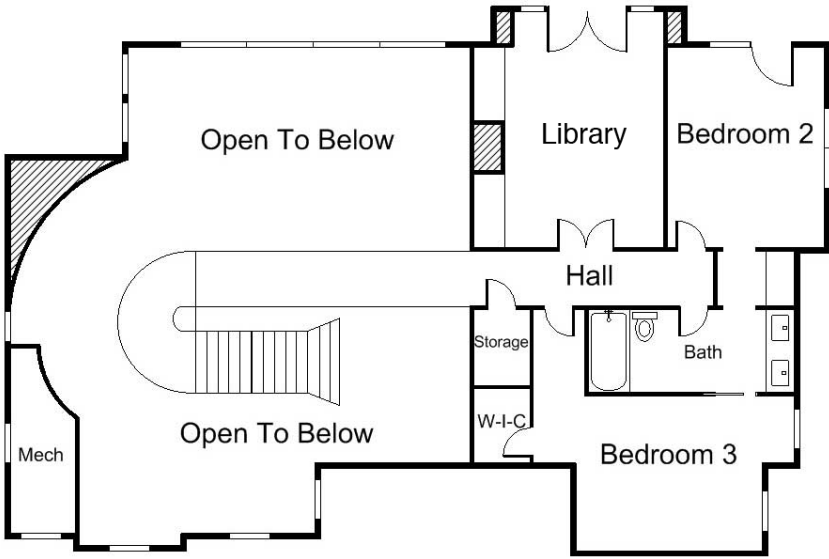

FLOOR PLAN - MAIN LEVEL

10 Sardana | SouthShore, Lake Las Vegas

www.CallGene.com

Gene Northup • 702.497.0300

Graphic illustration of floor plan is provided to help illustrate the general layout of rooms and shall not be deemed as any form of representation of dimensions or square footage by Gene Northup, Synergy Sotheby's International Realty, or Seller. ®, ™ and SM are licensed trademarks to Sotheby's International Realty Affiliates, Inc. An Equal Opportunity Company. Equal Housing Opportunity. Each Office Is Independently Owned And Operated, Except Offices Owned And Operated By NRT Incorporated.

FLOOR PLAN - UPPER LEVEL

10 Sardana | SouthShore, Lake Las Vegas

www.CallGene.com

Gene Northup • 702.497.0300

Graphic illustration of floor plan is provided to help illustrate the general layout of rooms and shall not be deemed as any form of representation of dimensions or square footage by Gene Northup, Synergy Sotheby's International Realty, or Seller. ®,™ and SM are licensed trademarks to Sotheby's International Realty Affiliates, Inc. An Equal Opportunity Company. Equal Housing Opportunity. Each Office Is Independently Owned And Operated, Except Offices Owned And Operated By NRT Incorporated.